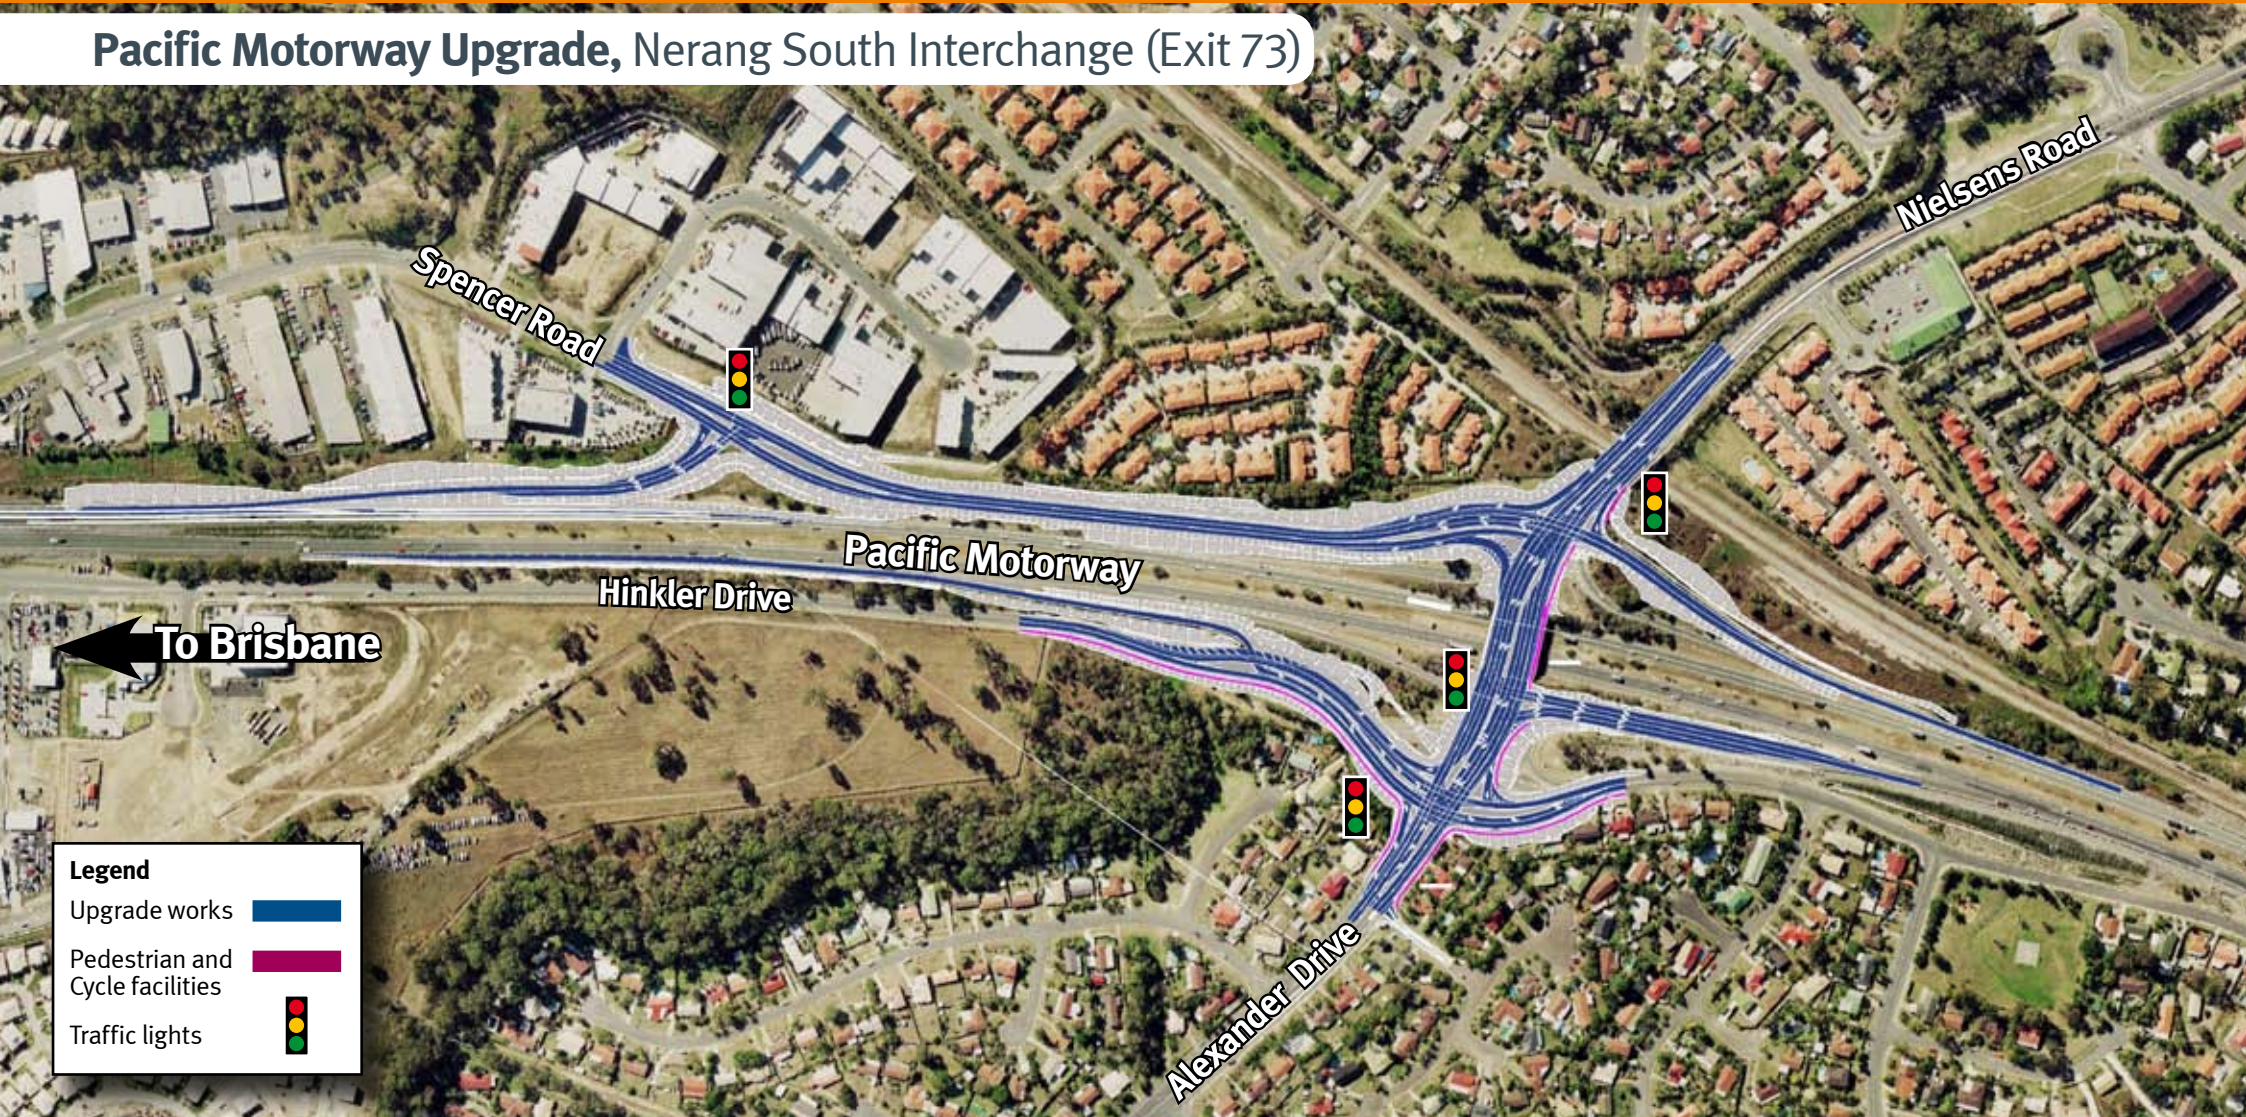

MainRoads

Connecting Queensland

Pacific Motorway Upgrade, Nerang South Interchange (Exit 73)

Legend

- Upgrade works 
- Pedestrian and Cycle facilities 
- Traffic lights 